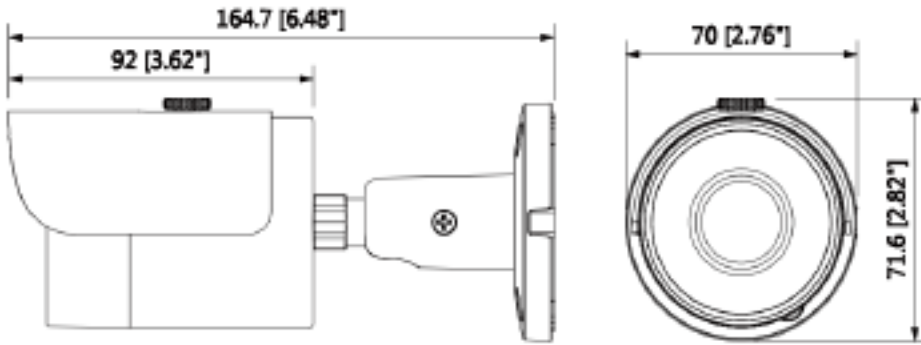

*Design and specifications are subjects to change without notice.

INSBO24IRCF

2.4MP 1080P Bullet Camera with IR

Product Specifications

Camera					
Image Sensor	1/2.7" 8 Megapixel progressive CMOS				
Effective Pixels	1928(H) x 1088(V)				
Scanning System	Progressive				
Electronic Shutter Speed	Auto/Manual 1/3 s-1/100,000 s				
Minimum Illumination	0.03 Lux / F2.0, 30IRE, 0 Lux IR on				
S/N Ratio	More than 65 dB				
IR Distance	Up to 30m (98feet)				
IR LEDs	18				
Camera Features					
Day/Night	Auto (ICR) / Manual				
Backlight Compensation	BLC / HLC / WDR (120dB)				
White Balance	Auto / Manual				
Gain Control	AGC				
Noise Reduction	2D / 3D				
Smart Illumination	Auto / Manual				
Lens					
Lens Type	Fixed Lens				
Mount Type	Board-in				
Focal Length	2.8mm				
Max. Aperture	F2.0				
Viewing Angle	H: 90°				
Pan/Tilt/Rotation	Pan: 0°-360°; Tilt: 0°-90°; D: 0°-360°				
DORI Distance	Lens	Detect	Observe	Recognize	Identify
	2.8mm	40m (132ft)	16m (53ft)	8m (26ft)	4m (13ft)
Video					
Compression	H.265+; H.264+; MJPEG				
Resolution	1080P (1920x1080)				
Frame Rate	25/30fps at 1080P, 25/30/50/60fps at 720P				
Bit Rate	1-channel BNC HDCVI high definition video output & 1-channel BNC CVBS video output				
General					
Power Supply	12V DC ±25%; Less than 5W				
Working Environment	-30°C to +60°C (-22°F ~ +140°F) / Less than 90% RH				
Dimensions	164.7mm x 70mm x 71.6mm (6.48" x 2.76" x 2.82")				
Weight	0.97 lb (0.44 kg)				

*Design and specifications are subjects to change without notice.

INSBO24IRCF

2.4MP 1080P Bullet Camera with IR

Product Specifications

INSXBALUN
Balun

INSX134
Junction Box

INSX152
Pole Mount

Junction Mount	Pole Mount
INSX134	INSX134 + INSX152